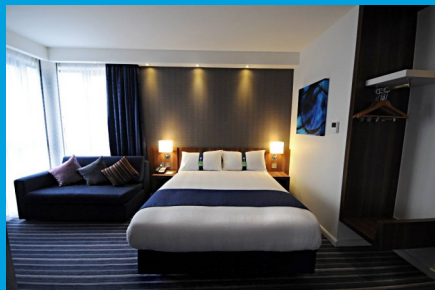

Holiday Inn Express Sheffield City Centre, Blonk Street, Sheffield S1 2AB

T: 0114 252 6500

E: stay@hiexsheffield.co.uk

T&C's: Rates are subject to availability. Hotel terms and conditions apply. This offer cannot be used in conjunction with any other offers.